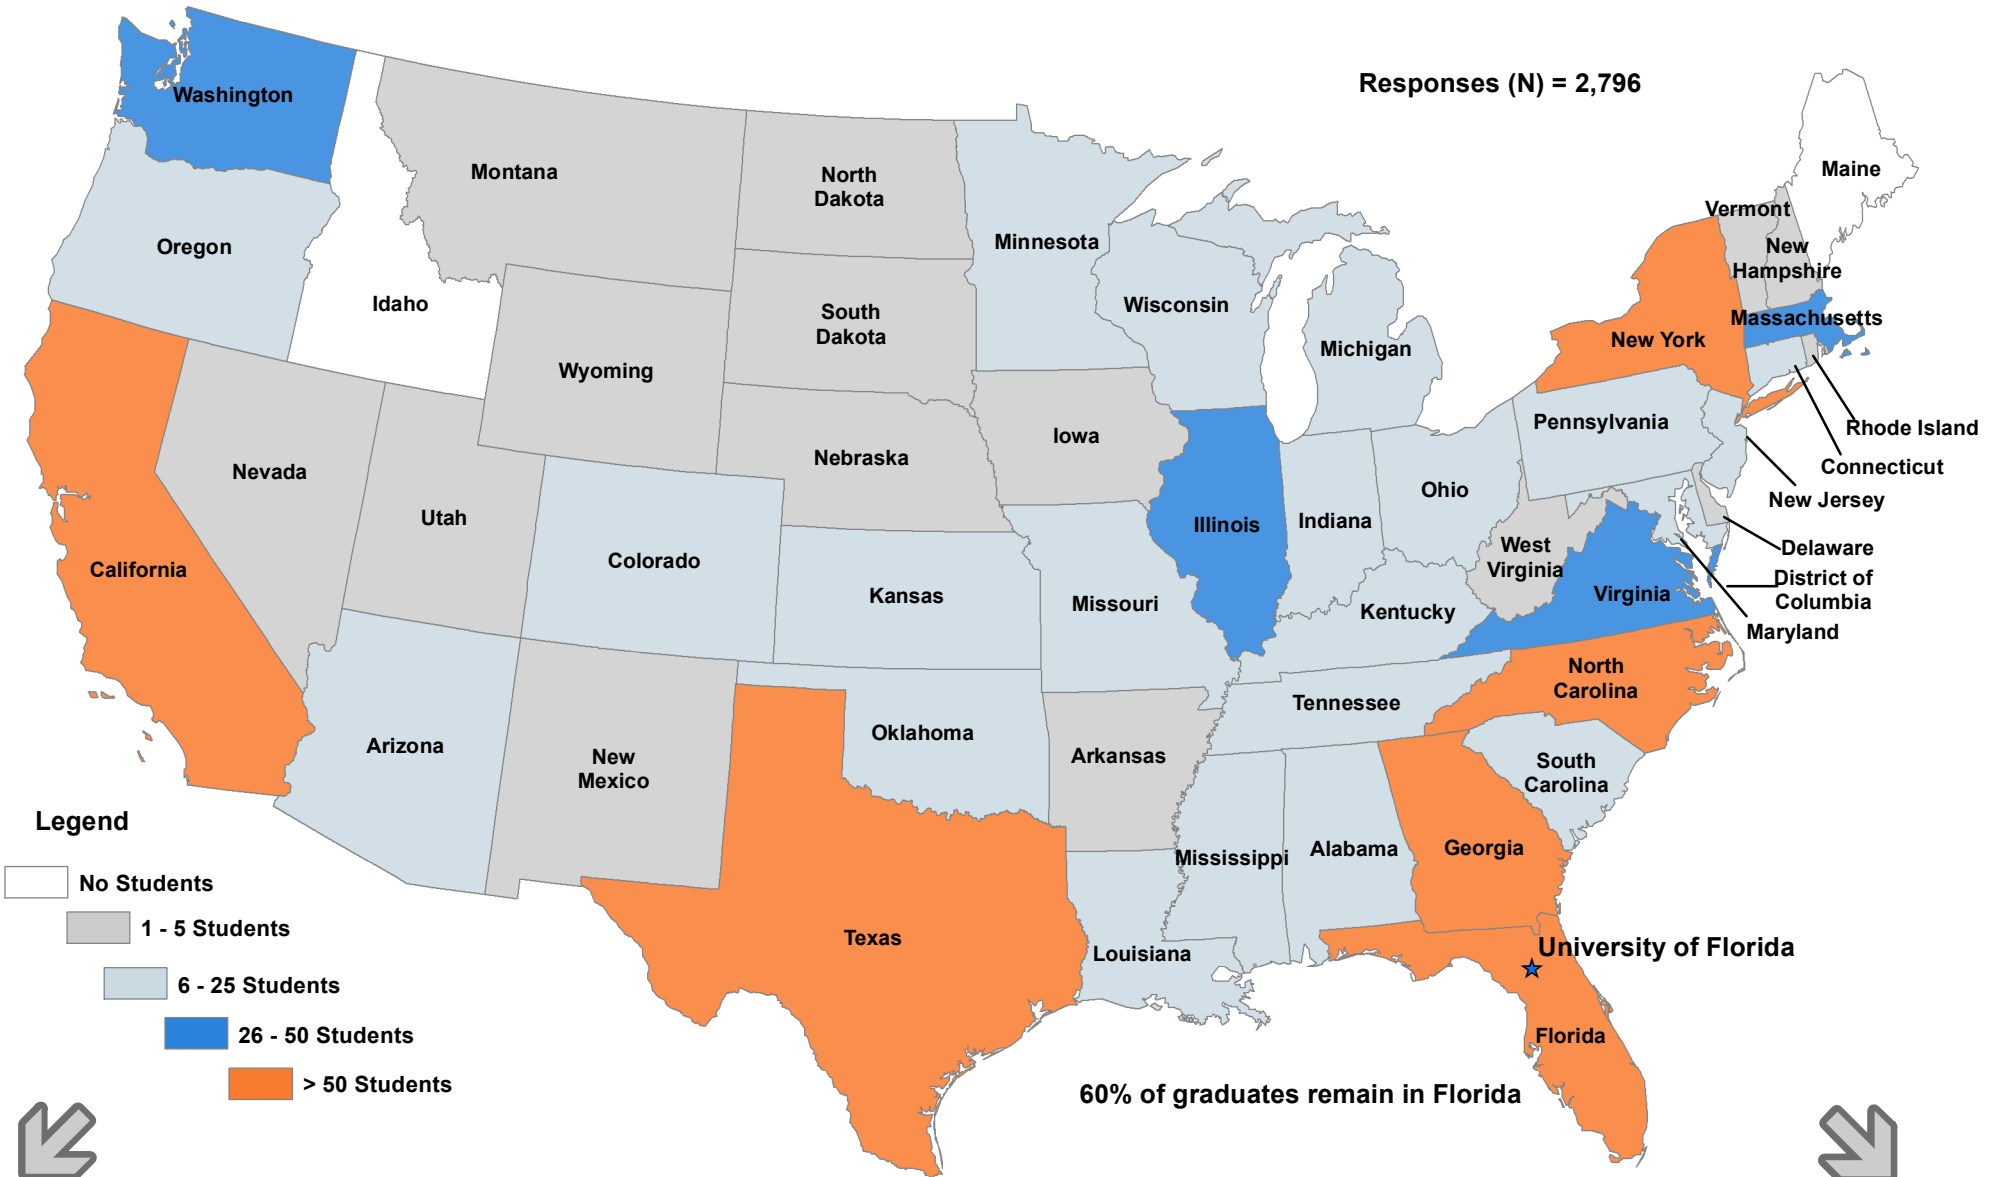

Graduation Survey - Spring 2013

Q13. In what state will you be employed?

Alaska

Outside the U.S.

Responses (N) = 2,796

Legend

- No Students
- 1 - 5 Students
- 6 - 25 Students
- 26 - 50 Students
- > 50 Students

60% of graduates remain in Florida

Hawaii & Gaum (territory)

Puerto Rico (territory)

Source: UF Graduation Survey - Spring 2013

This map is for illustrative purposes only.

Prepared by the UF Office of Institutional Planning & Research July, 2013 www.ir.ufl.edu